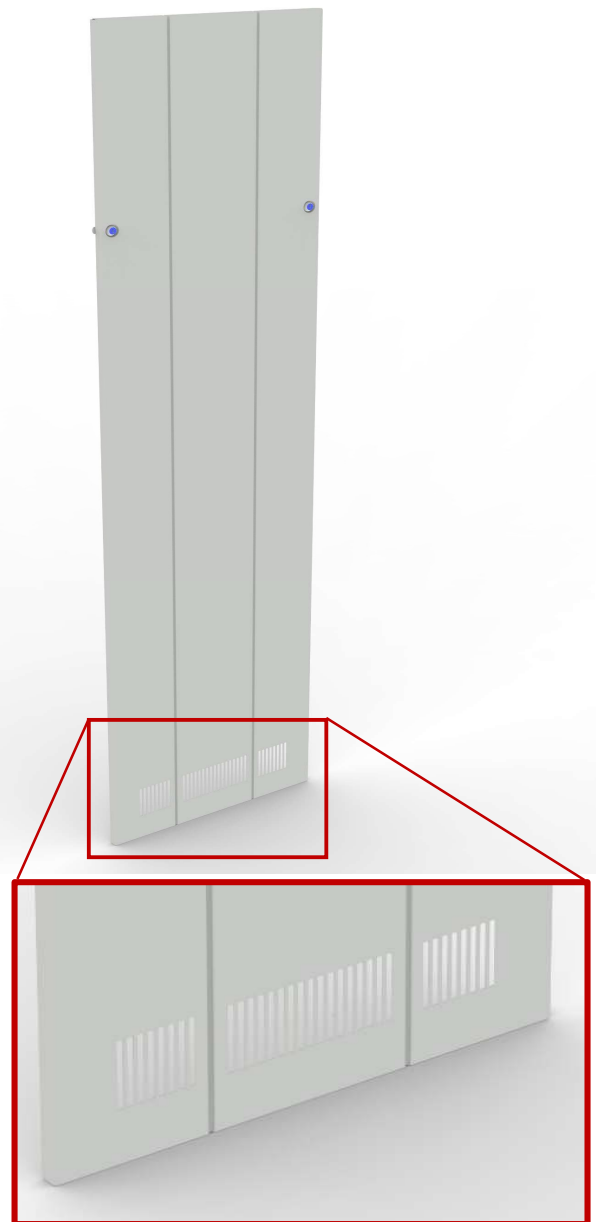

STANDARD SIDE PANELS (NOT SMART SPACE)

- Cannon side panels **are normally** included in a standard CANNON cabinet build.
- Side panels are available as spares or may be ordered separately .
- Side panels locate easily into the cabinet and lock by the means of two identical locks.
- *On 1200mm deep cabinets 2 side panels are required for each side of the cabinet i.e. 4 side panels required per 1200mm deep cabinet.

Size conversions: 1U = 44.45mm = 1 3/4" 600mm = 24" 700mm = 28" 800mm = 32" 1kg = 2.2lbs

T: +44(0)1425 632600 | CANNONTECH.CO.UK | SALES@CANNONTECH.CO.UK

SIDE PANELS WITH BOTTOM VENTS

- Ribbed for additional rigidity
- Includes Vent Slots to lower area of side panel allowing ambient air inlet via lower side panel slots.
- Side panels locate easily into the cabinet and lock by the means of two identical locks.
- Optional Side panels with cross interconnect cabling available on request.

Finish

- Standard: Powder painted Velvet Black to RAL 9005 or Grey White to RAL 9002.
- Other colours available on request.

Supplied:

- Individually

HEIGHT	ORDER PART CODE		
U	600mm DEEP	800mm DEEP	1000mm DEEP
12U	218C00106012	218C00108012	218C00109912
15U	218C00106015	218C00108015	218C00109915
18U	218C00106018	218C00108018	218C00109918
20U	218C00106020	-	-
21U	218C00106021	-	-
22U	218C00106022	218C00108022	218C00109922
25U	218C00106025	218C00108025	218C00109925
27U	218C00106027	218C00108027	218C00109927
33U	218C00106033	218C00108033	218C00109933
37U	218C00106037	218C00108037	218C00109937
39U	218C00106039	218C00108039	218C00109939
42U	218C00106042	218C00108042	218C00109942
45U	218C00106045	218C00108045	218C00109945
47U	218C00106047	218C00108047	218C00109947
50U	218C00106050	-	218C00109950
52U	218C00106052	218C00108052	218C00109952
54U	218C00106054	218C00108054	218C00109954