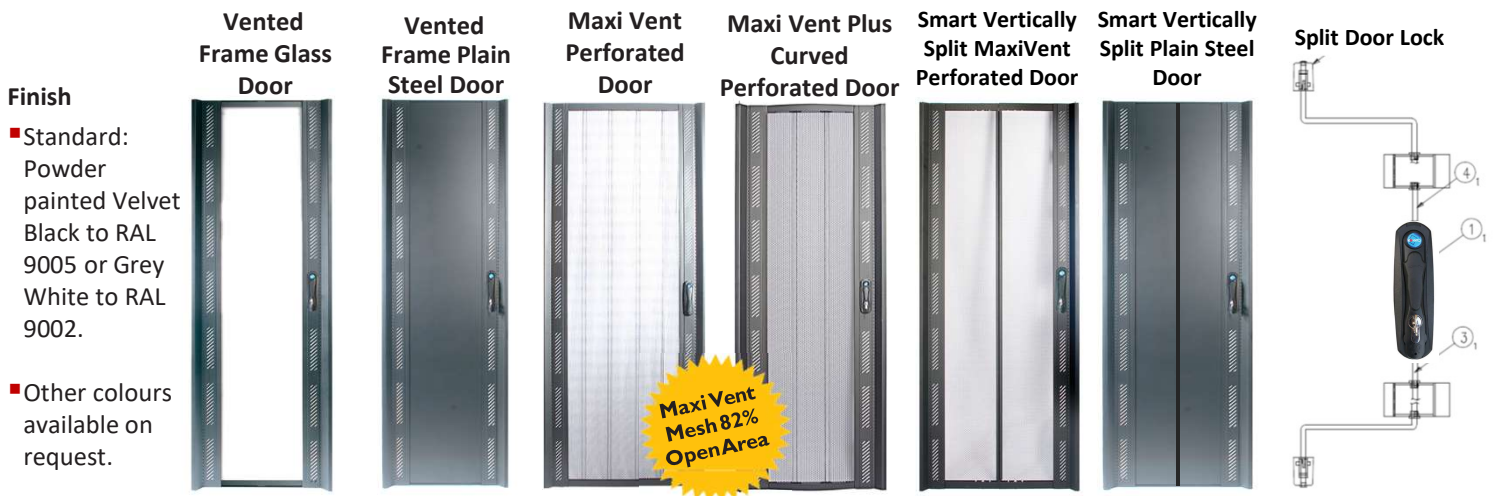

DOOR OPTIONS

Cannon unique Smart Doors are removable and lockable. Equipped with sprung hinges for easy removal with hinging to the left as standard or right-hand side of the cabinet on request.

Door opening 180° when bayed and 270° opening as stand alone or when at end of a bay. Cannon SMARTNET doors will allow personnel to exit past a cabinet in any direction at front, side or rear, with no obstruction and with minimal danger of snagging loose clothing. These requirements are critical, particularly in an emergency i.e. in smoke filled rooms, even with wide gangways.