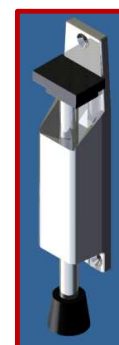

Specification

- A single flat sliding door with top hung hanger rail system.
- Half glazed self closing, manual slide to open door.
- Viewing window 4mm clear toughened glass.
- Standard aisle width 1000/1200/1300/1400mm, alternative aisle widths available on request.
- Right hand or left hand opening options.
- 47U high door (independent of Rack height).
- Electronic Key-pad, Biometric and RFID upgrades available.

Finish: Standard: Powder painted Velvet Black to RAL 9005 or Chameleon (Grey White) to RAL 9002.

Additional colours available on request.

Locking Upgrades Include:

- Electronic Key-pad
- Biometric scanner (fingerprint or retinal scan) and Key-pad
- Radio-Frequency Identification (RFID) and Key-pad

**Optional:
CA202 door
holder**

42U 1200mm AISLE DOOR – 1000D CAB	
DESCRIPTION	PART CODE
A SELF CLOSING, NON-LOCKING SLIDING DOOR, RIGHT HAND OPENING	COLD421210SCNLRH
A SELF CLOSING, NON-LOCKING SLIDING DOOR, LEFT HAND OPENING	COLD421210SCNLLH