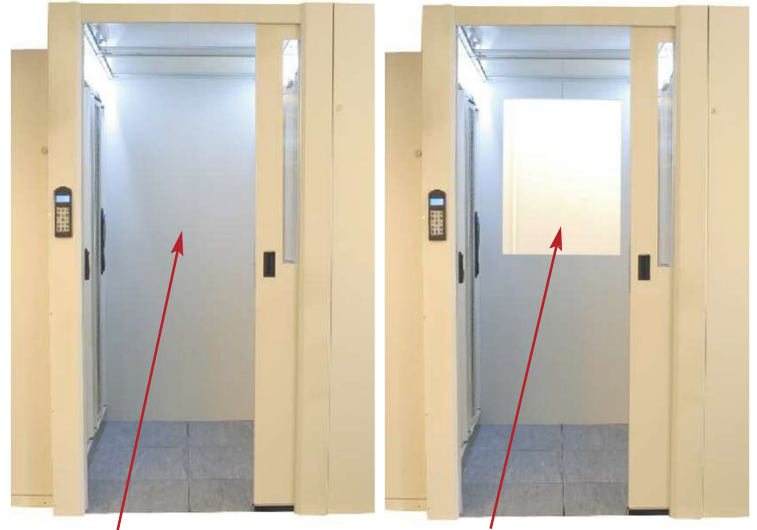

BLANK END PANEL

Aisle Cocoon Containment that only require one door can have a Blank End Panel or Blank Window Panel fitted instead of a second door at the opposite end of the aisle.

- 42U, 45U or 47U high blank end panel
- Standard aisle width 1000, 1200mm, 1300mm & 1400mm - alternative aisle widths available on request

Finish: Powder painted Velvet Black to RAL 9005 or Chameleon (Grey White) to RAL 9002.

Alternative colours available on request.

BLANK END PANEL

WINDOW END PANEL

END PANEL SIZE 1000mm WIDE	BLANK	WINDOW
	PART CODE	PART CODE
42U 1000mm WIDE	BEP4210	BEPVW4210
45U 1000mm WIDE	BEP4510	BEPVW4510
47U 1000mm WIDE	BEP4710	BEPVW4710