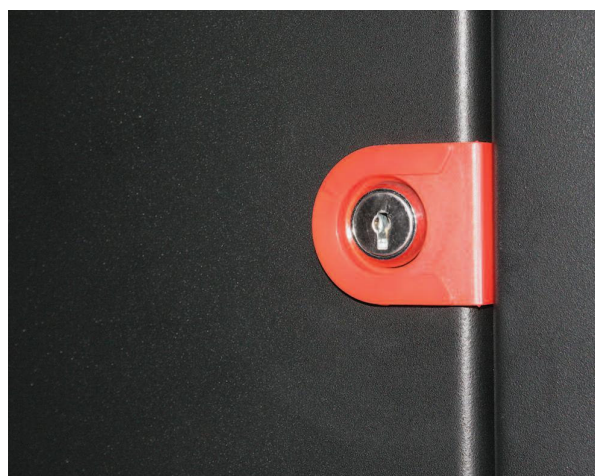

Size conversions: 1U = 44.45mm = 1 3/4"   600mm = 24"   700mm = 28"   800mm = 32"   1kg = 2.2lbs